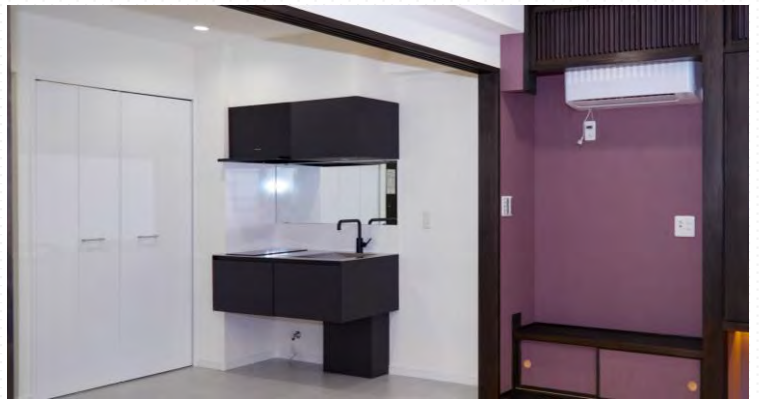

Construction Portfolio