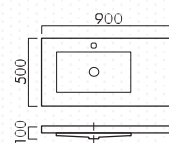

Size

W600

W750

W900

Material	Solid Surface
Size	W600 × D400 × H100mm W750 × D500 × H100mm W900 × D500 × H100mm
Faucet mounting hole	ø36mm
Capacity	10L (W600), 12L (W750), 10.5L (W900)
Accessories	Wall fixing bracket hardware (steel/ chrome plated finish), mounting parts
Maximum bowl depth	75mm
Overflow	x
Country of Origin:	Japan