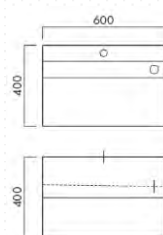

Color: White, Black, Grey

White W400

Grey W400

White W600

Black W600

Size

Material	Stainless-steel
Size	W400 x D400 x H400mm W600 x D400 x H400mm
Storage size	D156 x H200mm
Faucet mounting hole	ø36mm
Capacity	13L (W400) 19L (W600)
Accessories	Perforated plate cover, Accessory plate, Wall mounting screw
Maximum bowl depth	115mm
Overflow	x
Country of Origin:	China
	Wall-mounted