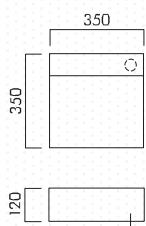

Color: White, Black, Grey

White W350

Black W350

White W500

Black W500

Size

Material	Stainless-Steel (SUS304)
Size	W350 x D350 x H120 mm W500 x D350 x H120 mm
Overflow	x
Capacity	9L (W350) 13L (W500)
Accessories	Perforated plate, Perforated plate cover
Maximum bowl depth	82mm