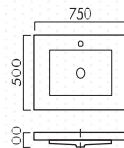

SUSCaliza

| Wastafel

made in Japan

Wastafel Stainless-steel persegiempat yang tajam dan memukau.

Bentuk ekstrim yang berasal dari kesederhanaan – SUSCaliza adalah produk yang dapat menyesuaikan segala desain interior ruangan. *No decoration, no nothing. Just make it simple.*

Size

600

750

900

Wastafel pada umumnya terbuat dari keramik. Lain halnya dengan SUSCaliza, yang terbuat dari stainless steel, dengan desain yang simple dan berkesan metalik. Bahan dasar stainless steel-nya yang kuat dan tahan lama, membuat area cuci Anda selalu bersih dan bersinar.