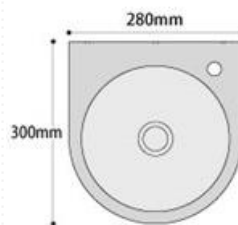

Specification
 Size: W350 x D350 x H110 mm
 Bowl Depth: 105 mm
 Bowl capacity: 3.0L
 Water tap hole size: φ25mm
 Materials: Stainless steel blast finish (SUS304)

Angolo Flat

Angolo

*tidak termasuk keran dan saluran buang