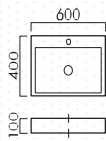

SUSCaliza

| Wastafel

made in Japan

Wastafel Stainless-steel persegiempat yang tajam dan memukau.

Bentuk ekstrim yang berasal dari kesederhanaan – SUSCaliza adalah produk yang dapat menyesuaikan segala desain interior ruangan. *No decoration, no nothing. Just make it simple.*

Size

600

750

900

Wastafel pada umumnya terbuat dari keramik. Lain halnya dengan SUSCaliza, yang terbuat dari stainless steel, dengan desain yang simple dan berkesan metalik. Bahan dasar stainless steel-nya yang kuat dan tahan lama, membuat area cuci Anda selalu bersih dan bersinar.