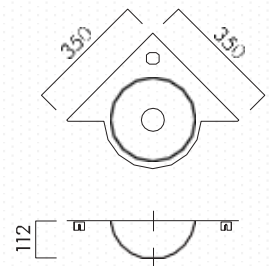

Specification
 Size: W350 x D350 x H110 mm
 Bowl Depth: 105 mm
 Bowl capacity: 3.0L
 Water tap hole size: φ25mm
 Materials: Stainless steel blast finish (SUS304)

Angolo Flat

Angolo

*tidak termasuk keran dan saluran buang