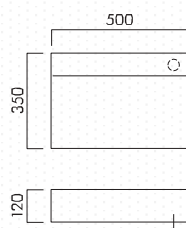

Color: White, Black, Grey

White W350

Black W350

White W500

Black W500

Size

Material	Stainless-Steel (SUS304)
Size	W350 x D350 x H120 mm W500 x D350 x H120 mm
Overflow	x
Capacity	9L (W350) 13L (W500)
Accessories	Perforated plate, Perforated plate cover
Maximum bowl depth	82mm