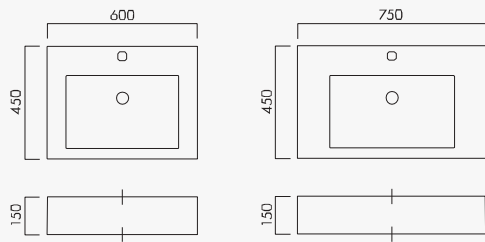

White W600

Grey W750

Option

Towel bar - Stainless steel W750

Towel bar – Black W750

Material	Solid Surface
Size	W600 x D450 x H150 mm W750 x D450 x H150 mm
Storage size	D156 x H200mm
Faucet mounting hole	ø36mm
Capacity	8L (W600) 9L (W750)
Accessories	Perforated plate cover (with hair catcher) Accessory plate, Mounting screw
Maximum bowl depth	110mm
Country of Origin:	Vietnam