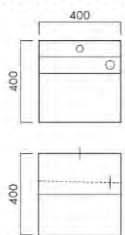

White W600

Grey W750

Option

Towel bar - Stainless steel W750

Towel bar – Black W750

Material	Solid Surface
Size	W600 x D450 x H150 mm W750 x D450 x H150 mm
Storage size	D156 x H200mm
Faucet mounting hole	ø36mm
Capacity	8L (W600) 9L (W750)
Accessories	Perforated plate cover (with hair catcher) Accessory plate, Mounting screw
Maximum bowl depth	110mm
Country of Origin:	Vietnam

Color: White, Black, Grey

White W400

Grey W400

White W600

Black W600

Size

Material	Stainless-steel
Size	W400 x D400 x H400mm W600 x D400 x H400mm
Storage size	D156 x H200mm
Faucet mounting hole	ø36mm
Capacity	13L (W400) 19L (W600)
Accessories	Perforated plate cover, Accessory plate, Wall mounting screw
Maximum bowl depth	115mm
Overflow	x
Country of Origin:	China
	Wall-mounted