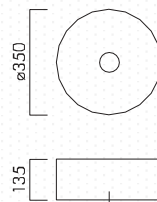

Specification
Outer size: $\phi 350 \times$ Height 135mm
Bowl Depth: 115mm
Bowl Capacity: 5.5L
Materials: Stainless steel hairline finish (SUS304)