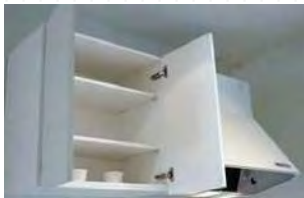

Plain-K Petit

| Compact Kitchen

made in Japan

Produk populer kami, Plain-K Petit, tidak hanya terkenal karena desainnya yang sederhana, tetapi juga karena fleksibilitas opsi keran dan peralatan dapur yang dapat dimuatnya.