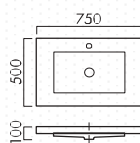

Size

W600

W750

W900

Material	Solid Surface
Size	W600 × D400 × H100mm W750 × D500 × H100mm W900 × D500 × H100mm
Faucet mounting hole	ø36mm
Capacity	10L (W600), 12L (W750), 10.5L (W900)
Accessories	Wall fixing bracket hardware (steel/ chrome plated finish), mounting parts
Maximum bowl depth	75mm
Overflow	x
Country of Origin:	Japan