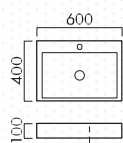

Size

W600

W750

W900

Material	Solid Surface
Size	W600 × D400 × H100mm W750 × D500 × H100mm W900 × D500 × H100mm
Faucet mounting hole	ø36mm
Capacity	10L (W600), 12L (W750), 10.5L (W900)
Accessories	Wall fixing bracket hardware (steel/ chrome plated finish), mounting parts
Maximum bowl depth	75mm
Overflow	x
Country of Origin:	Japan