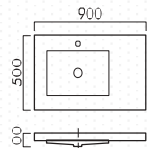

SUSCaliza

| Wastafel

made in Japan

Wastafel Stainless-steel persegiempat yang tajam dan memukau.

Bentuk ekstrim yang berasal dari kesederhanaan – SUSCaliza adalah produk yang dapat menyesuaikan segala desain interior ruangan. *No decoration, no nothing. Just make it simple.*

Size

600

750

900

Wastafel pada umumnya terbuat dari keramik. Lain halnya dengan SUSCaliza, yang terbuat dari stainless steel, dengan desain yang simple dan berkesan metalik. Bahan dasar stainless steel-nya yang kuat dan tahan lama, membuat area cuci Anda selalu bersih dan bersinar.